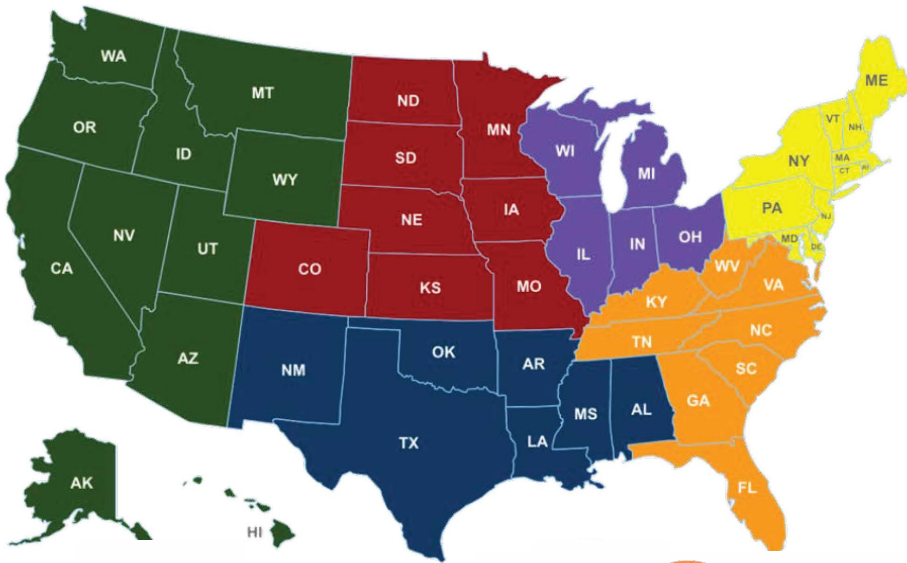

JULIE WHEATLEY
Account Manager - West
(906)-282-9873
julie.wheatley@ccisystems.com

BRANDON SHEPHERD
ACCOUNT MANAGER - WEST
(906) - 282 - 9190
EMAIL: BRANDON.SHEPHERD@CCISYSTEMS.COM

BILL PETERS
ACCOUNT MANAGER - NORTH EAST
(906) - 282 - 3388
EMAIL: BILL.PETERS@CCISYSTEMS.COM

THOMAS PARKES
Account Manager -Northeast
(630)-918-3488
thomas.parkes@ccisystems.com

THAD MEAD
ACCOUNT MANAGER - MID WEST
(630) - 841 - 8423
EMAIL: THAD.MEAD@CCISYSTEMS.COM

CHRIS WACKER
ACCOUNT MANAGER - SOUTH CENTRAL
(806) - 282 - 1363
EMAIL: CHRIS.WACKER@CCISYSTEMS.COM

MARK KIM
ACCOUNT MANAGER - GREAT LAKES
(847) - 420 - 1199
EMAIL: MARK.KIM@CCISYSTEMS.COM

TOM SARTORI
ACCOUNT MANAGER - SOUTH EAST
(919) - 389 - 8622
EMAIL: THOMAS.SARTORI@CCISYSTEMS.COM

ERIC HIATT
DIRECTOR OF SALES
(906) - 282 - 1047
EMAIL: ERIC.HIATT@CCISYSTEMS.COM

JAMIE LEWIS
Account Manager - SouthEast
(906) 282-3363
jamie.lewis@ccisystems.com